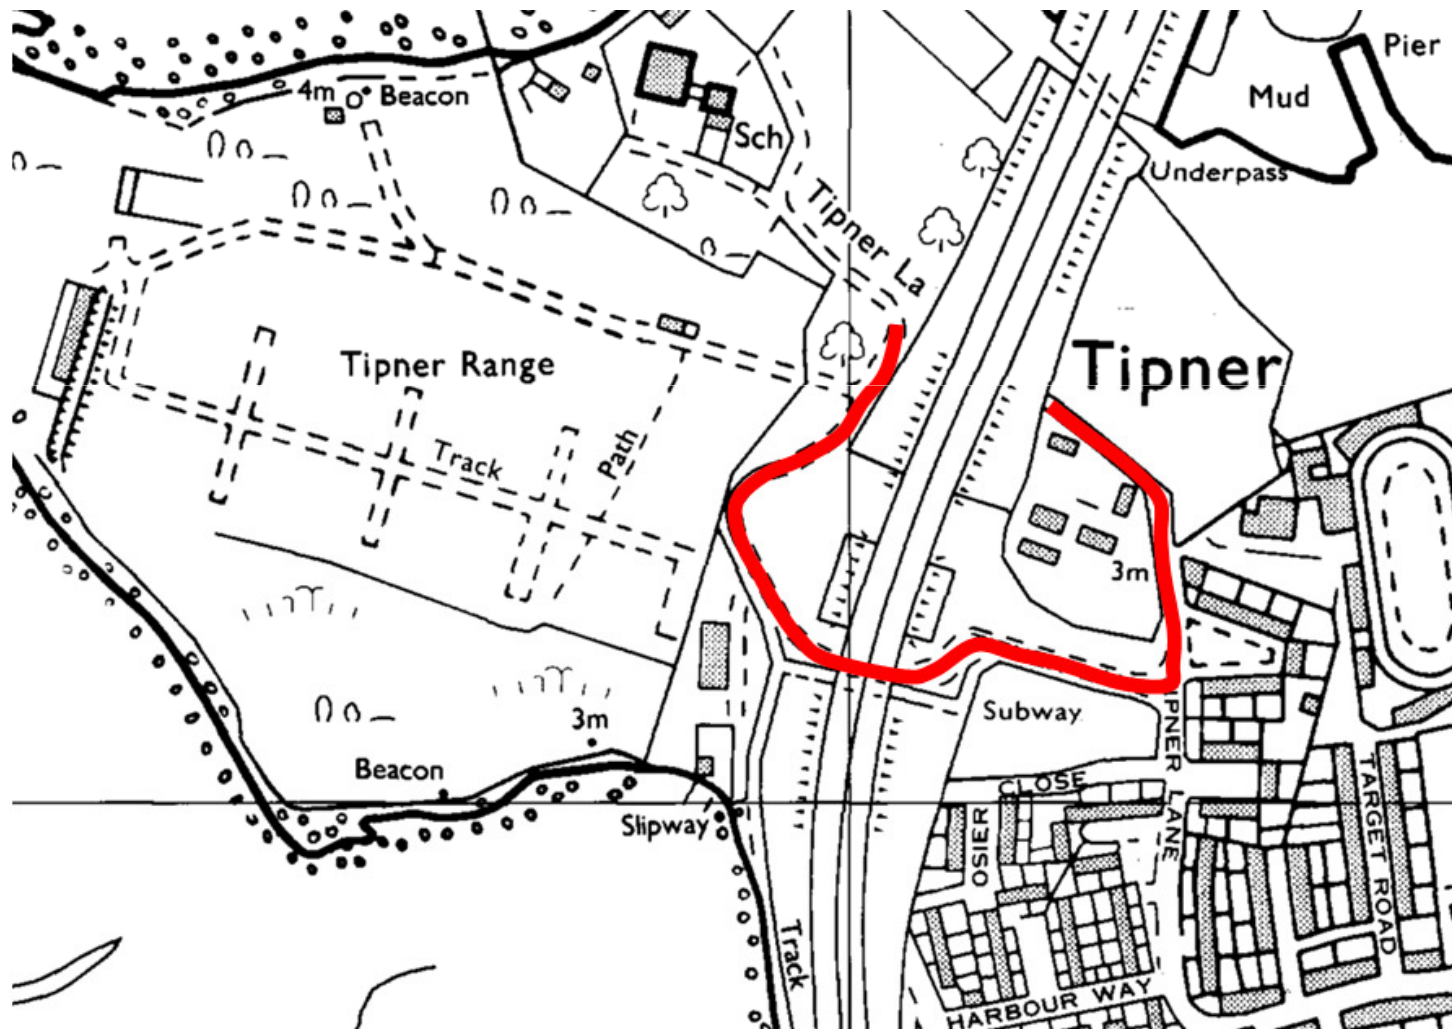

Tipner Site Reconnaissance & Walkover Survey

0.5 miles

1GS312 CONTAMINATED LAND
1GS418 FUNDAMENTALS OF CONTAMINATED LAND

SCHOOL OF EARTH & ENVIRONMENTAL SCIENCES

Tipner Site Reconnaissance & Walkover Survey

Field Exercise

- **Week 13**
 - Site Reconnaissance Field Exercise

Tipner

Access

- The survey is to be undertaken from public access area only and **under no circumstances are you to go onto private land.**
- The site can be reached via the No. 6 bus from either Southsea or The Hard to Tipner Green.